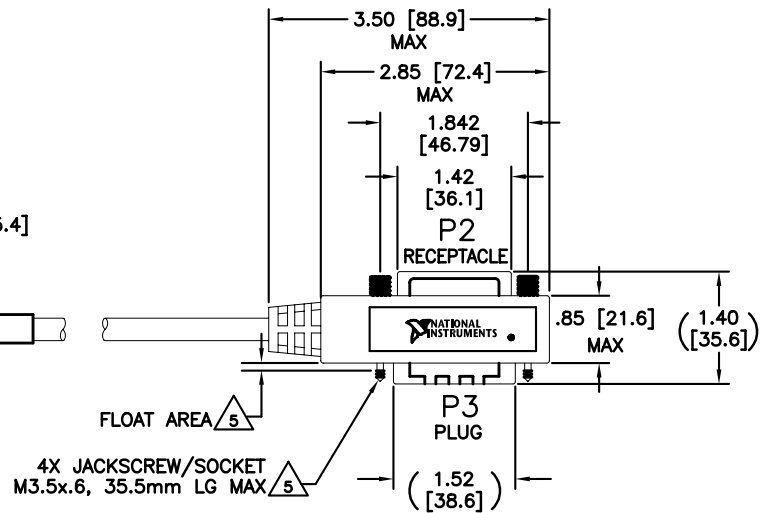

# 183285-XX INCHES [MILIMETERS]

MANUFACTURER P1: ITT CANNON

PART NUMBER: MDSM-25SC-Z11

WIRE LIST 			
SIGNAL	P1	COLOR MAIN/STRIPE	P2/P3
DIO1	1	BROWN	1
DIO2	2	RED	2
DIO3	3	ORANGE	3
DIO4	4	YELLOW	4
DIO5	13	GREEN	13
DIO6	14	BLUE	14
DIO7	15	VIOLET	15
DIO8	16	GRAY	16
EOI	5	WHITE	5
GND	18	BLACK	18
DAV	6	WHITE/BROWN	6
GND	19	WHITE/RED	19
NRFD	7	WHITE/ORANGE	7
GND	20	WHITE/YELLOW	20
NDAC	8	WHITE/GREEN	8
GND	21	WHITE/BLUE	21
IFC	9	WHITE/VIOLET	9
GND	22	WHITE/GRAY	22
SQR	10	WHITE/BROWN/RED	10
GND	23	WHITE/BROWN/ORANGE	23
ATN	11	WHITE/BROWN/YELLOW	11
GND (LOGIC)	24	WHITE/BROWN/GREEN	24
REN	17	WHITE/BROWN/BLUE	17
SHIELD	12	DRAIN WIRE	12
NO CONNECT	25		