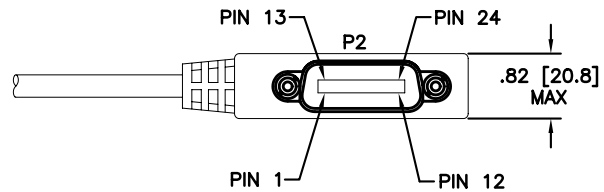

# 183285-XX INCHES [MILIMETERS]

MANUFACTURER P1: ITT CANNON

PART NUMBER: MDSM-25SC-Z11

WIRE LIST 			
SIGNAL	P1	COLOR MAIN/STRIPE	P2/P3
DIO1	1	BROWN	1
DIO2	2	RED	2
DIO3	3	ORANGE	3
DIO4	4	YELLOW	4
DIO5	13	GREEN	13
DIO6	14	BLUE	14
DIO7	15	VIOLET	15
DIO8	16	GRAY	16
EOI	5	WHITE	5
GND	18	BLACK	18
DAV	6	WHITE/BROWN	6
GND	19	WHITE/RED	19
NRFD	7	WHITE/ORANGE	7
GND	20	WHITE/YELLOW	20
NDAC	8	WHITE/GREEN	8
GND	21	WHITE/BLUE	21
IFC	9	WHITE/VIOLET	9
GND	22	WHITE/GRAY	22
SQR	10	WHITE/BROWN/RED	10
GND	23	WHITE/BROWN/ORANGE	23
ATN	11	WHITE/BROWN/YELLOW	11
GND (LOGIC)	24	WHITE/BROWN/GREEN	24
REN	17	WHITE/BROWN/BLUE	17
SHIELD	12	DRAIN WIRE	12
NO CONNECT	25		