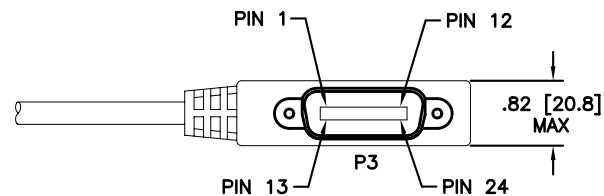

# 183285-XX INCHES [MILIMETERS]

MANUFACTURER P1: ITT CANNON

PART NUMBER: MDSM-25SC-Z11

WIRE LIST 			
SIGNAL	P1	COLOR MAIN/STRIPE	P2/P3
DIO1	1	BROWN	1
DIO2	2	RED	2
DIO3	3	ORANGE	3
DIO4	4	YELLOW	4
DIO5	13	GREEN	13
DIO6	14	BLUE	14
DIO7	15	VIOLET	15
DIO8	16	GRAY	16
EOI	5	WHITE	5
GND	18	BLACK	18
DAV	6	WHITE/BROWN	6
GND	19	WHITE/RED	19
NRFD	7	WHITE/ORANGE	7
GND	20	WHITE/YELLOW	20
NDAC	8	WHITE/GREEN	8
GND	21	WHITE/BLUE	21
IFC	9	WHITE/VIOLET	9
GND	22	WHITE/GRAY	22
SQR	10	WHITE/BROWN/RED	10
GND	23	WHITE/BROWN/ORANGE	23
ATN	11	WHITE/BROWN/YELLOW	11
GND (LOGIC)	24	WHITE/BROWN/GREEN	24
REN	17	WHITE/BROWN/BLUE	17
SHIELD	12	DRAIN WIRE	12
NO CONNECT	25		