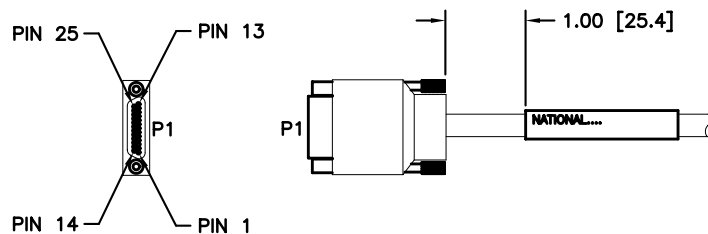

# 183285-XX INCHES [MILIMETERS]

MANUFACTURER P1: ITT CANNON

PART NUMBER: MDSM-25SC-Z11

WIRE LIST 			
SIGNAL	P1	COLOR MAIN/STRIPE	P2/P3
DIO1	1	BROWN	1
DIO2	2	RED	2
DIO3	3	ORANGE	3
DIO4	4	YELLOW	4
DIO5	13	GREEN	13
DIO6	14	BLUE	14
DIO7	15	VIOLET	15
DIO8	16	GRAY	16
EOI	5	WHITE	5
GND	18	BLACK	18
DAV	6	WHITE/BROWN	6
GND	19	WHITE/RED	19
NRFD	7	WHITE/ORANGE	7
GND	20	WHITE/YELLOW	20
NDAC	8	WHITE/GREEN	8
GND	21	WHITE/BLUE	21
IFC	9	WHITE/VIOLET	9
GND	22	WHITE/GRAY	22
SQR	10	WHITE/BROWN/RED	10
GND	23	WHITE/BROWN/ORANGE	23
ATN	11	WHITE/BROWN/YELLOW	11
GND (LOGIC)	24	WHITE/BROWN/GREEN	24
REN	17	WHITE/BROWN/BLUE	17
SHIELD	12	DRAIN WIRE	12
NO CONNECT	25		